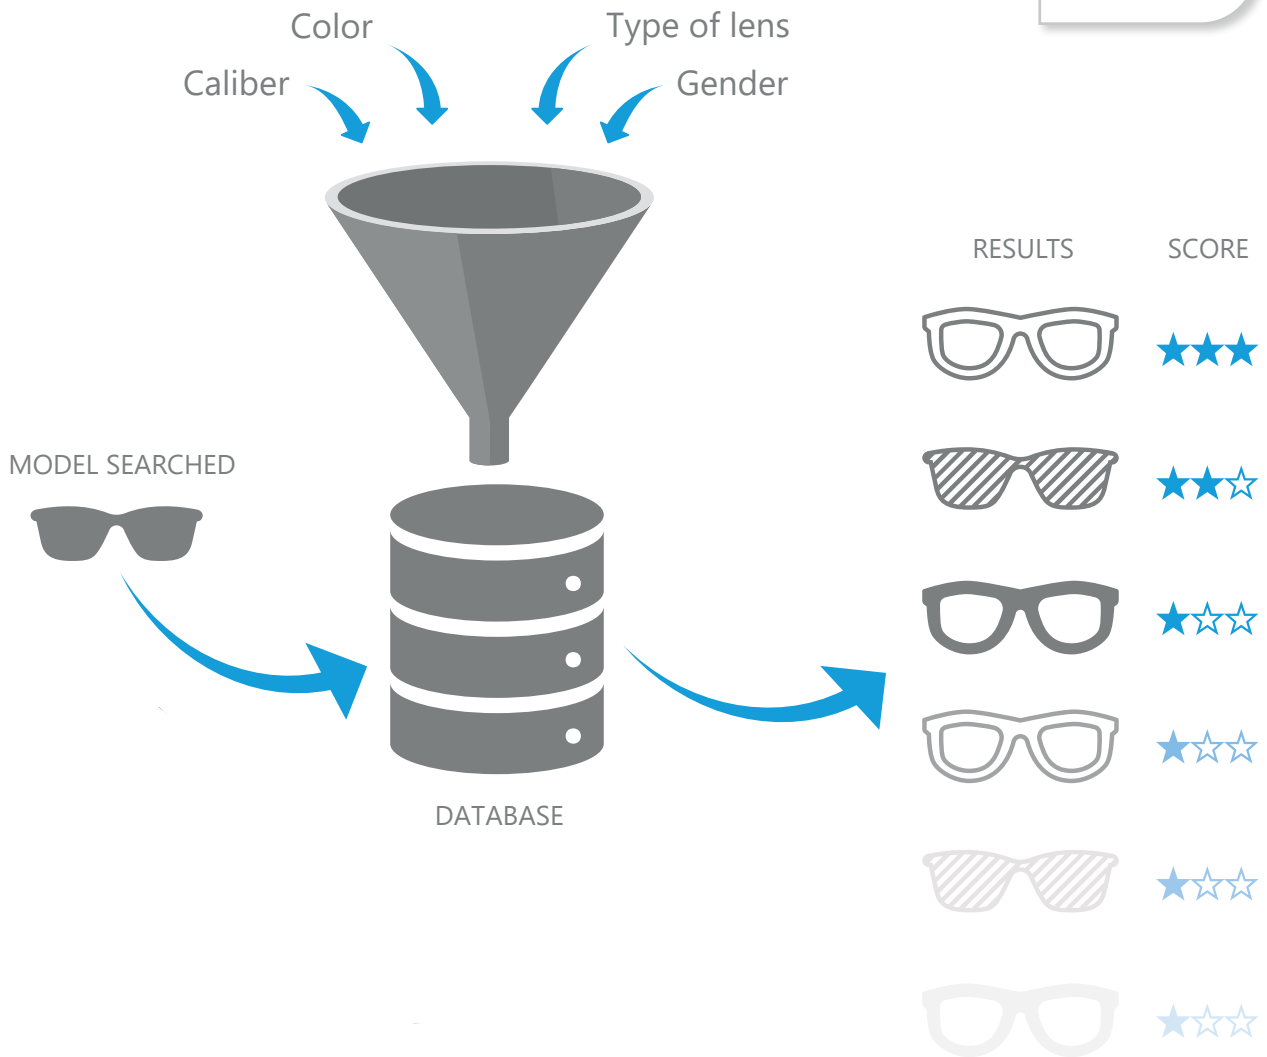

NEW

Smart, Easy-to-Use, Full-Automatic.

Model_Search_Engine

Software for automatic search of similar models

Model_Search_Engine

Software for automatic search of similar models

Model_Search_Engine is a revolutionary software for the automatic search of lenses or frames with a template compatible with a model. The following specific filters allow the software to refine the automatic search:

- Caliber
- Color
- Shape
- Type of lenses
- Gender
- Frame Material
- Commercial Status

The search result provides the operator with an easy-to-interpret score that includes:

- Shape correspondence
- Minimization of the shaping profile

Shape Score: 95.8 %
Distance Score: 97.4 %
Model: SL4350
EAN/UPC: 190605570913
Size: 52
Sku: 520705
SKU Color: SHINY TRANSPARENT DARK GREY
Ger. Prodotto: LO PAC PLAST
User Type: Man
Lens Type: SunGlasses (SOL)
Season: 24G
ZSku: SL4350 520705
ZSKU Description: ROMA 8 OCCH.SOLE LOZZA
BPCS Status: 0
Form: GEOMETRIC
Form Type: Full-Frame
Front Material: Cellulose acetate

The model database is automatically created by the Model_Importer tool by correlating the information from the lens technical drawings with the SAP information

Advantages:

- Automatic search and comparison of a template
- Filtering on template features to improve comparison
- Automatic import of templates from DWG drawings
- Automatic import of template characteristics from SAP files